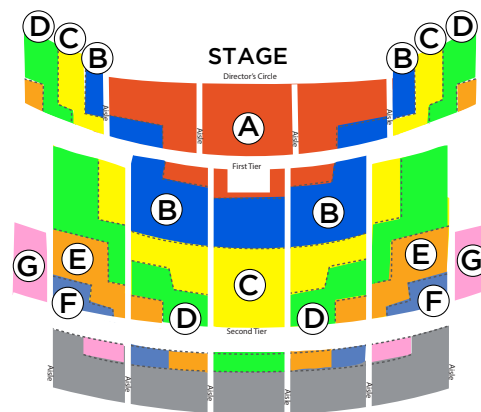

SUBSCRIPTION PRICES

	TRIO 3 BENEDUM OPERAS	DUET 2 BENEDUM OPERAS
A - BALCONY A - ORCHESTRA	\$484.50	\$320.00
B - BALCONY B - ORCHESTRA	\$345.50	\$230.00
C - BALCONY C - ORCHESTRA	\$249.75	\$165.00
D - BALCONY D - ORCHESTRA	\$169.50	\$120.00
E - BALCONY E - ORCHESTRA	\$129.00	\$90.00
F - BALCONY F - ORCHESTRA	\$90.00	\$60.00
G - BALCONY	\$54.00	\$40.00
H - BALCONY H - ORCHESTRA	\$45.00	\$30.00

— Add **CAPA** (\$41.50/ticket)
and/or **B.O.F** (\$40/ticket) —

50% pricing available for family members ages 18 and under. Call 412-281-0912 or order online at pittsburghopera.org/subscribe

SEATING CHART

THE BENEDUM

ORCHESTRA LEVEL

BALCONY LEVEL