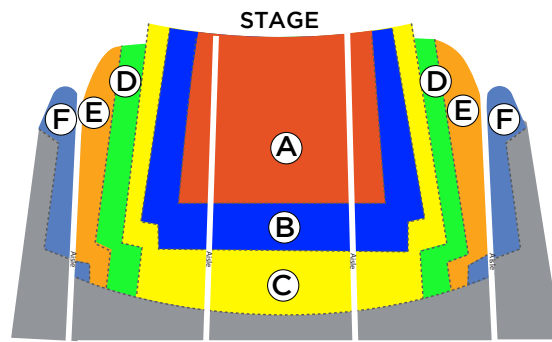

SUBSCRIPTION PRICES

	TRIO 3 BENEDUM OPERAS	DUET 2 BENEDUM OPERAS
A - BALCONY A - ORCHESTRA	\$484.50	\$320.00
B - BALCONY B - ORCHESTRA	\$345.50	\$230.00
C - BALCONY C - ORCHESTRA	\$249.75	\$165.00
D - BALCONY D - ORCHESTRA	\$169.50	\$120.00
E - BALCONY E - ORCHESTRA	\$129.00	\$90.00
F - BALCONY F - ORCHESTRA	\$90.00	\$60.00
G - BALCONY	\$54.00	\$40.00
H - BALCONY H - ORCHESTRA	\$45.00	\$30.00

— Add **CAPA** (\$41.50/ticket)
and/or **B.O.F** (\$40/ticket) —

50% pricing available for family members ages 18 and under. Call 412-281-0912 or order online at pittsburghopera.org/subscribe

SEATING CHART

THE BENEDUM

ORCHESTRA LEVEL

BALCONY LEVEL